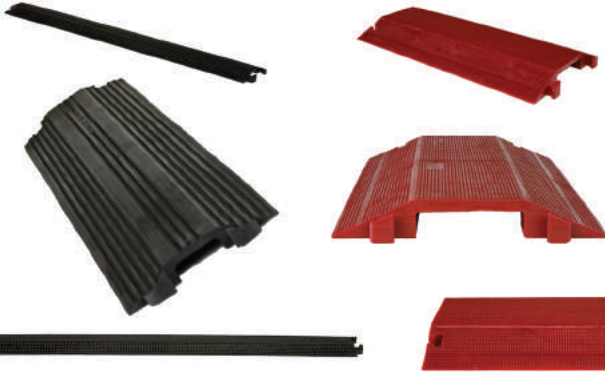

CABLE PROTECTOR SPEC SHEETS

Elasco Drop Overs are quick and easy to install, protecting everything from small wires to large pipes. These cable management Drop Overs come with a single channel but can accommodate a multitude of pipes or wires within their protection.

Part#	Description	Channel			Overall				
		No.	Width	Height	Length	Width	Height	Weight	Load Capacity (Lbs/Tire)
ED1050-BK	Single channel, 1/2" x 1 1/2", black	1	1.50	0.50	36.00	5.25	0.75	2.00	6,125
ED1050R	Single channel, 1/2" x 1 1/2", red	1	1.50	0.50	36.00	5.25	0.75	2.00	6,125
ED1010-BK	Single channel, 1" x 4", black	1	4.00	1.00	36.00	10.50	1.50	6.00	8,850
ED1010-R	Single channel, 1" x 4", red	1	4.00	1.00	36.00	10.50	1.50	6.00	8,850
ED2010-BK	Single channel, 1 1/4" x 2 3/4", black	1	2.75	1.25	36.00	11.25	1.75	15.00	12,500
ED2010-R	Single channel, 1 1/4" x 2 3/4", red	1	2.75	1.25	36.00	11.25	1.75	15.00	12,500
ED8200-BK	Single channel, 1 3/5" x 7 1/2", black	1	7.50	1.60	36.00	20.00	2.50	30.00	7,500
ED8200-R	Single channel, 1 3/5" x 7 1/2", red	1	7.50	1.60	36.00	20.00	2.50	30.00	7,500

Commonly used in vehicle or pedestrian settings, the LifeGuard collection provides invaluable protection. While smaller in size and weight, these products are still designed for significant load bearing strength.