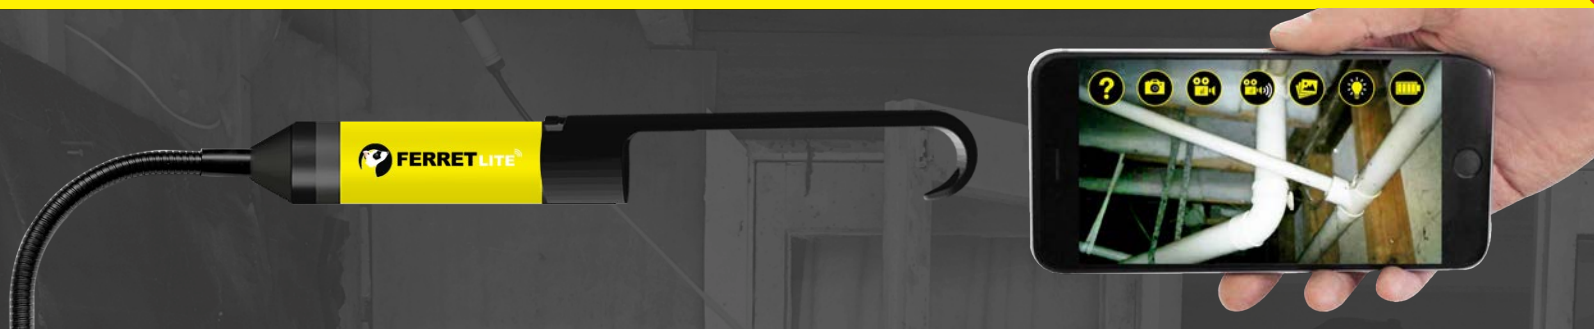

FERRET LITE

Multipurpose Wireless Inspection Camera & Cable Pulling Tool

NEW PRODUCT

THE FERRET LITE - PRODUCT INFORMATION

Multipurpose Wireless Inspection Camera & Cable Pulling Tool

Ferret Tools is creating the future with new thinking and innovation in smart inspection camera technology for Trades & DIY to help build an easier and safer work environment.

For those of you that care about having the most reliable and durable tools with the latest smart technology to help work faster, easier and safer, inspect with a Ferret.

The Ferret Lite, designed and engineered by Ferret Tools, is a general-purpose inspection camera that can give you eyes inside hard to reach locations. Based on the award-winning electronic design of the original Ferret, it includes the new "turn & click" front hook and magnet accessory. Also included is a gooseneck, thread adaptors and USB charge cable.