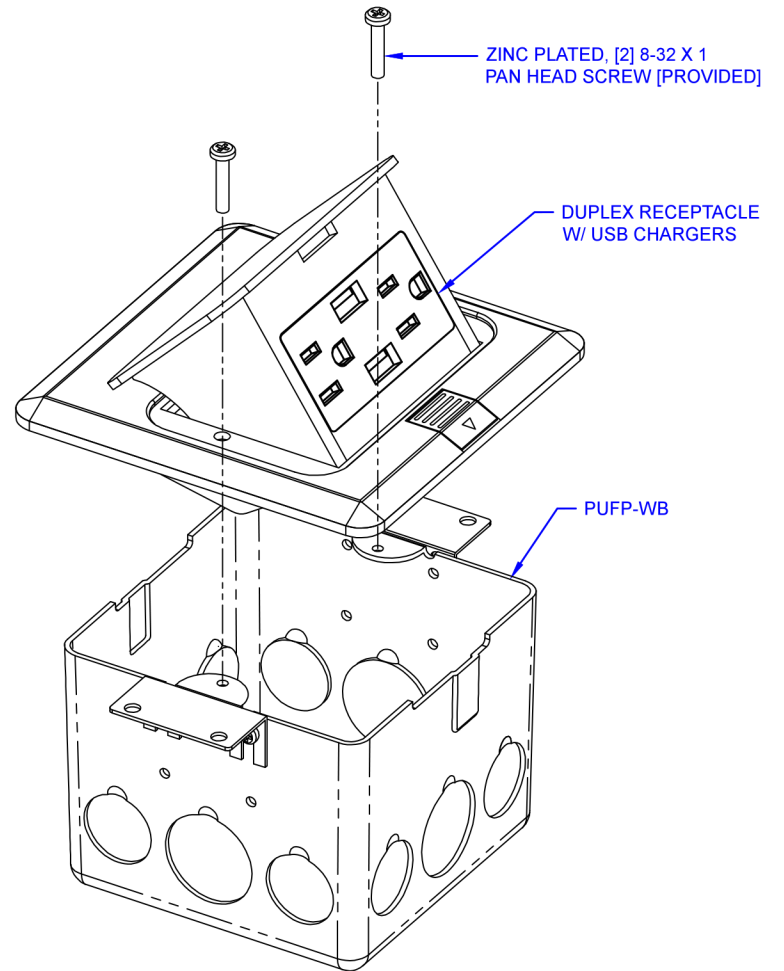

1/2" KNOCKOUT TYP.
(OPPOSITE SIDE)

3/4" KNOCKOUT TYP.
(OPPOSITE SIDE)

1/2" KNOCKOUT TYP.
(OPPOSITE SIDE)

LEW ELECTRIC
FITTINGS COMPANY
SERVING THE ELECTRICAL INDUSTRY SINCE 1901

371 Randy Rd, Carol Stream, IL 60188
PHONE: 630.665.2075

UNLESS OTHERWISE SPECIFIED:		NAME	DATE
DIMENSIONS ARE IN INCHES		DRAWN	SMK
TOLERANCES:			07/17/2019
FRACTIONAL: ±			
ANGULAR: MACH ±			
BEND ±			
TWO PLACE DECIMAL ±			
THREE PLACE DECIMAL ±			
INTERPRET GEOMETRIC TOLERANCING PER:		COMMENTS:	
MATERIAL:			
FINISH:			
DO NOT SCALE DRAWING			
TITLE:		VFPU.SS.2USB VFPU.BR.2USB	
SIZE	DWG. NO.	REV	
A	000001	A	
WEIGHT:		SHEET 1 OF 1	