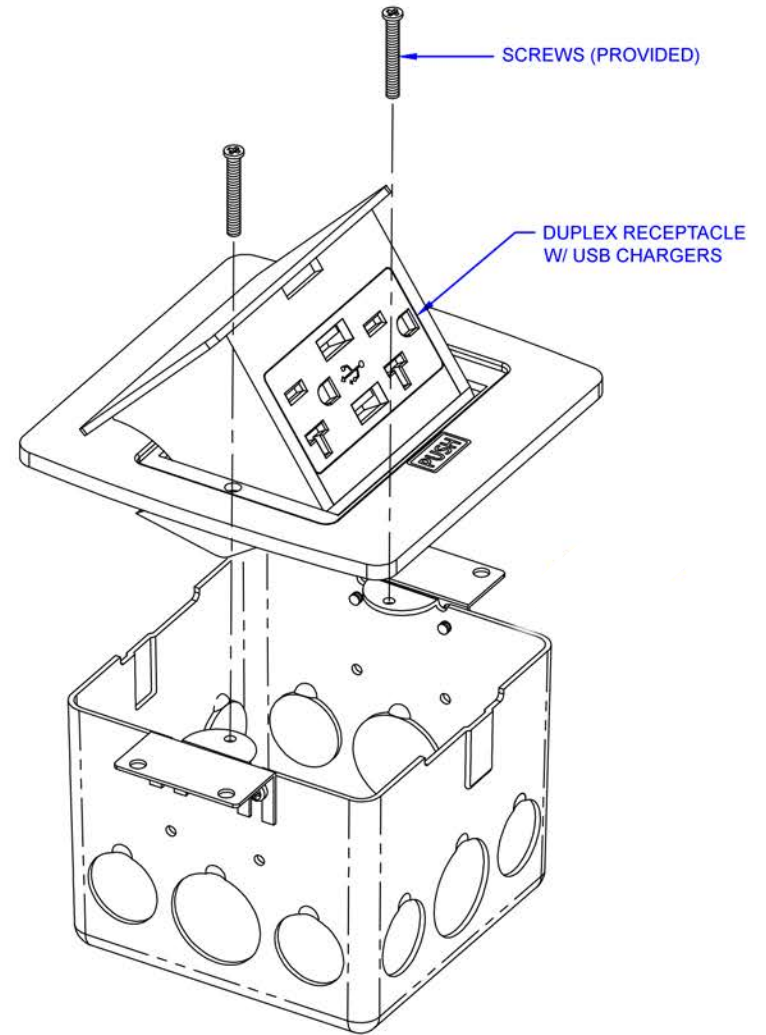

1/2" KNOCKOUT TYP.  
(OPPOSITE SIDE)

3/4" KNOCKOUT TYP.  
(OPPOSITE SIDE)

1/2" KNOCKOUT TYP.  
(OPPOSITE SIDE)

## LEW ELECTRIC FITTINGS COMPANY

SERVING THE ELECTRICAL INDUSTRY SINCE 1901

371 Randy Rd. Carol Stream, IL 60188  
PHONE: 630.665.2075

UNLESS OTHERWISE SPECIFIED:		NAME	DATE
DIMENSIONS ARE IN INCHES		DRAWN	SMK 07/29/2019
TOLERANCES:			
FRACTIONAL #			
ANGULAR: MACH #			
BEND #			
TWO PLACE DECIMAL #			
THREE PLACE DECIMAL #			
INTERPRET GEOMETRIC TOLERANCING PER:		COMMENTS:	
MATERIAL:			
FINISH:			
DO NOT SCALE DRAWING			

TITLE: VPU.SS.2USB.20A

VPU.BK.2USB

VPU.WT.2USB

VPU.BR.2USB

SIZE DWG. NO. REV

**A** 000001 **A**

WEIGHT: SHEET 1 OF 1