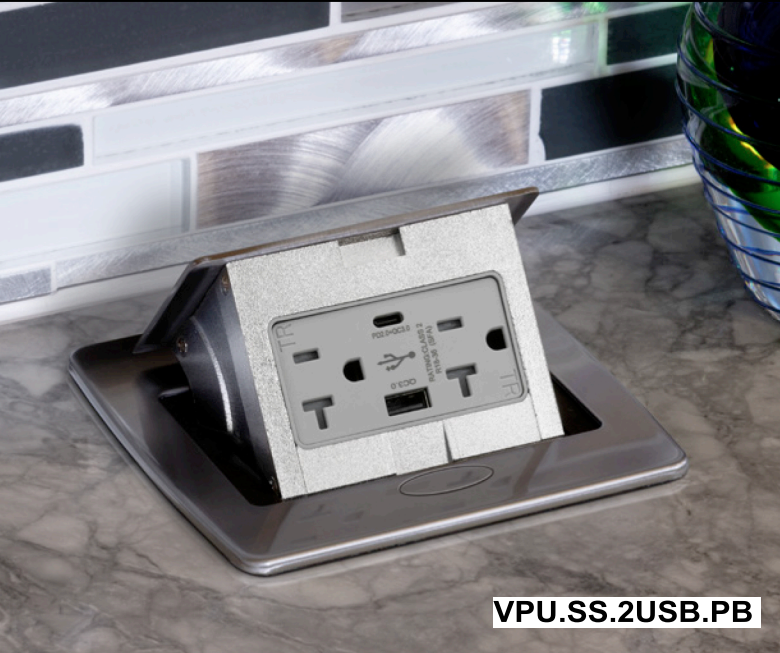

LEW ELECTRIC FITTINGS COMPANY

ETL CERTIFICATION

VPU.SS.2USB.PB

VPU.DB.PB

VPU.BK.2USB.PB

intertek

Total Quality. Assured.

Title:

Kitchen Counter Top Pop Up Receptacles

Company:

**Low Electric Fittings Company,
Augusta, GA 30906**

Product Name:

VPU.BR.PB	VPU.NS.PB
VPU.BR.2USB.PB	VPU.NS.2USB.PB
VPU.BK.PB	VPU.SS.PB
VPU.BK.2USB.PB	VPU.SS.2USB.PB
VPU.DB.PB	VPU.WT.PB
VPU.DB.2USB.PB	VPU.WT.2USB.PB

Evaluated To The Following:

A representative sample of the listed devices have been tested, investigated and found to comply with the requirements of the Standard(s) for Attachment Plugs and Receptacles (UL-498). The models containing GFCI receptacles are also found to comply with (UL-943). These units are identified with the ETL Listed Mark. Cord Reels and Multi-Outlet Assemblies (CSA C22.2#42-10).