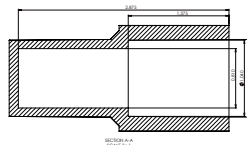

CAP-IT

CONDUIT END CAP

SPECIFICATIONS	36075.OR	36075.RD	36100.OR	36100.RD
Product UPC:	625912360754	625912360761	625912361003	625912361010
Measurements:	3/4"	3/4"	1"	1"
Packaged Dimensions:	7" W x 10" L	7" W x 10" L	7" W x 10" L	7" W x 10" L
Packaged Weight:	0.55 LBS	0.55 LBS	0.70 LBS	0.70 LBS
Product Material:	Durable ABS plastic	Durable ABS plastic	Durable ABS plastic	Durable ABS plastic
Product Type:	conduit end caps	conduit end caps	conduit end caps	conduit end caps
Colour:	Orange	Red	Orange	Red
Country of Origin:	USA	USA	USA	USA

Product Features

Colored conduit end caps are designed to effectively keep dirt, rocks, rodents, and other debris out of conduits. By using different colors, these caps not only protect the conduits but also help organize various wiring systems within projects, making it easier to identify and manage them.

- Re-usable.
- Easy to put on and take off.
- Faster to use than duct tape.
- Organizes different wiring systems.
- Keeps conduit clean of debris.
- Compatible with a wrench if needed.
- Provides a uniform appearance when rising out of the ground for a clean professional look.
- Patent number: US 10,047,894 B2

3/4"

1"