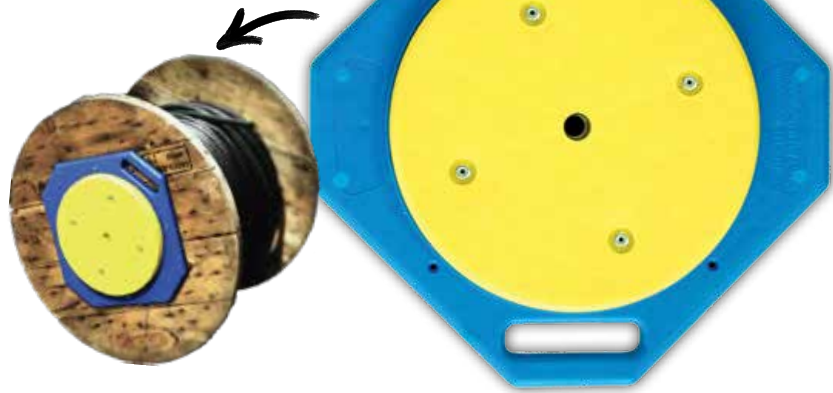

TUG WISE Standard

PART #11931

"It's a **Lazy Susan** style wire dispenser!"

"I don't think Susan would appreciate being called **LAZY**"

Quick to Install and Ready to Use in Minutes!

#1

Fasten the Tug Wise to the base of any wood or plastic reel using the **4 screw holes**.

#2

Flip the reel over so that it's now resting on the Tug Wise. The Tug Wise Standard has **1000 lb. carrying load for wood and plastic reels**.

#3

Pull your wire and the Tug Wise **will rotate the reel as you pull**.

There's a
Tug Wise
any situation!

#11931

Standard

Holds up to **1,000 lbs.**

#11940

Superior

Holds up to **4,000 lbs.**

#11942

Extreme

Holds up to **6,000 lbs.**